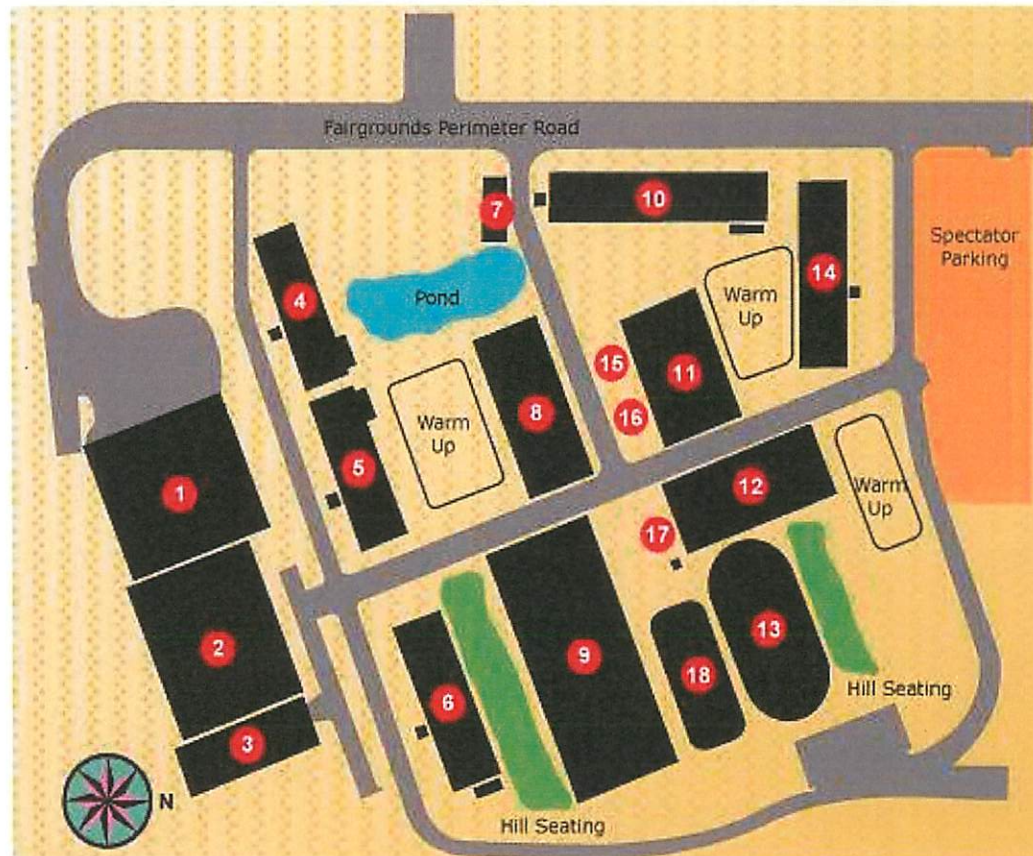

Florida State Fair Authority - Bob Thomas Equestrian Center

Horse Show & Service Entrance @ 5100 Orient Road, Tampa, FL 33610

Horse Show Office (813) 627-4217

To reserve your camping space, you should contact the Fairgrounds Camping Office at 813-627-4360

- 1 Cattle Barns
- 2 TECO Arena
- 3 Poultry/Rabbit Barn
- 4 Barn "C"
- 5 Barn "B"
- 6 Barn "A"
- 7 Feed Store
- 8 Pony Ring
- 9 Grand Prix Ring
- 10 Barn "D"
- 11 West Show Ring
- 12 Vendor Viewing Area
- 13 New Covered Ring
- 14 Barn "E"
- 15 Grounds Office
- 16 Show Office
- 17 Tower
- 18 Pavillion

Barn E - SHAVINGS - CLAY 813-477-3136

Perimeter Road

NORTH

			Covered Arena ↑			EAST		
Puente	91	90	Ory	Aldridge	44	45	Stevens	
Puente	89	88	Pierson	Aldridge	42	43	Stevens	
Puente	87	86	Aldridge	Aldridge	40	41	Stevens	
Puente - Tack	85	84	Aldridge	Aldridge	38	39	Stevens	
Puente	83	82	Aldridge	Aldridge	36	37	Stevens	
Puente	81	80	Aldridge	Aldridge	34	35	Stevens	
	79	78	Aldridge	Aldridge	32	33	Stevens	
	77	76	Aldridge	Aldridge	30	31	Berrentini	
Puente - Hermann	75	74	Aldridge	Aldridge	28	29	Berrentini	
Puente - Williams	73	72	Aldridge	Aldridge	26	27	Crawford	
Puente - Williams	71	70	Aldridge		24	25	Crawford	
Puente - Griffin	69	68	Aldridge	RESTROOM	23		Crawford	
BARN CENTER AISLE								
Puente - Bryson	67	66	Puente - Tack	Puente - Marie	22	21	Crawford	
Puente - Bryson	65	64	Puente - Flint	Puente - Dampier	20	19	Jaffrey	
Puente - Bryson	63	62	Puente - Flint		18	17	Bogle	
Chancey	61	60		Goodman	16	15	Bogle	
Chancey	59	58	Goodman	Goodman	14	13	Bogle	
Chancey	57	56	Goodman	Goodman	12	11	Tindall	
Chancey	55	54	Goodman	Goodman	10	9	Tindall	
Chancey	53	52	Goodman	Goodman	8	7		
Chancey	51	50	Goodman	Goodman	6	5	Steed	
Chancey	49	48	Goodman	Goodman	4	3	Steed	
Chancey	47	46	Goodman	Goodman	2	1	Steed	

SOUTH

West Ring

WEST

updated 1/4/2021 @ 3:20 pm