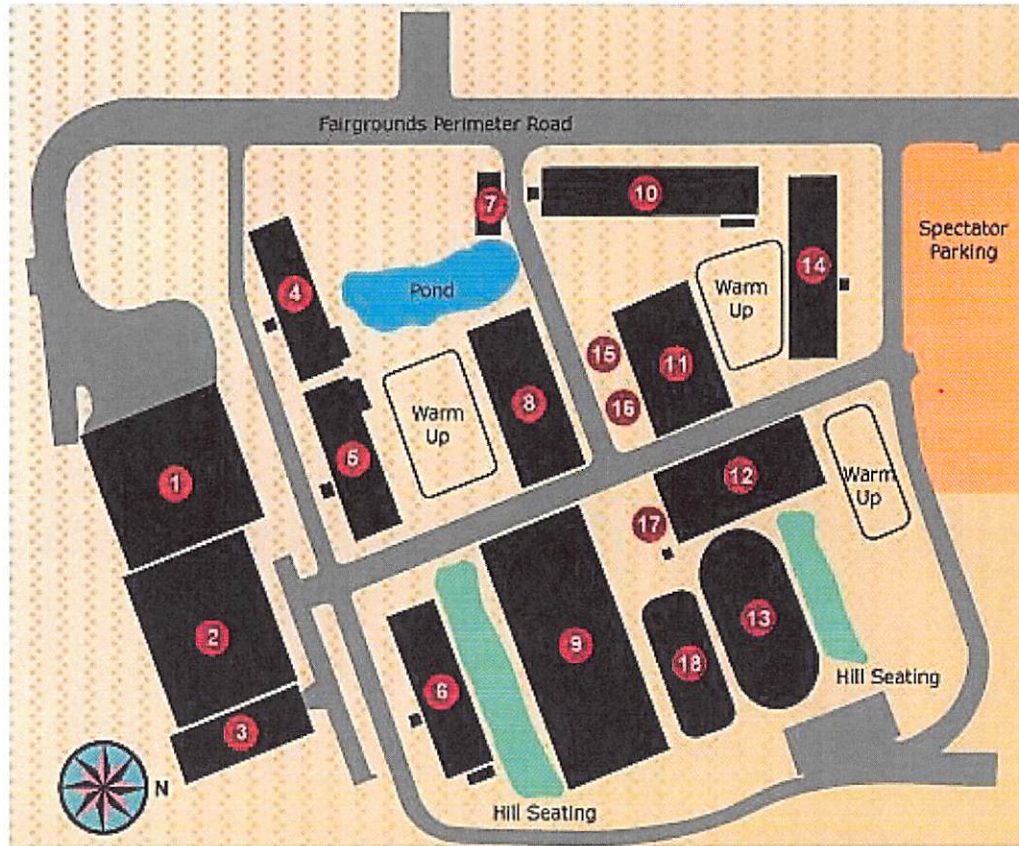

- 1 Cattle Barns
- 2 TECO Arena
- 3 Poultry/Rabbit Barn
- 4 Barn "C"
- 5 Barn "B"
- 6 Barn "A"
- 7 Feed Store
- 8 Pony Ring
- 9 Grand Prix Ring
- 10 Barn "D"
- 11 West Show Ring
- 12 Vendor Viewing Area
- 13 New Covered Ring
- 14 Barn "E"
- 15 Grounds Office
- 16 Show Office
- 17 Tower
- 18 Pavillion

BARN CENTER AISLE

Moore Shavings - 112 Bags

Austeel	25	26	Johnson
Austeel	27	28	Johnson
Austeel	29	30	Johnson
Austeel	31	32	MOORE
Ludeman	33	34	MOORE
Ludeman	35	36	MOORE
Johnson	37	38	MOORE
Johnson	39	40	MOORE
Johnson	41	42	MOORE
Johnson	43	44	MOORE
Johnson	45	46	MOORE

WEST

Rogers 45 Shavings

SOUTH

Charlie Lykes Arena & Cattle Barn

# Barn E - SHAVINGS - CLAY 813-477-3136

Perimeter Road

NORTH

Covered Arena 

EAST

Puente	91	90	Aldridge	68 Shavings	Aldridge	44	45	Stevens ( 20 Shavings)
Puente	89	88	Aldridge		Aldridge	42	43	Stevens
Puente	87	86	Aldridge		Aldridge	40	41	Stevens
Puente	85	84	Aldridge		Aldridge	38	39	Stevens
Puente	83	82	Aldridge		Aldridge	36	37	Stevens
Puente	81	80	Aldridge		Aldridge	34	35	Stevens - Stagg (6 Shavir
Puente	79	78	Aldridge		Aldridge	32	33	
Puente	77	76	Aldridge		Aldridge	30	31	Picciotti (12 Shavings)
Puente	75	74	Aldridge		Aldridge	28	29	Picciotti
Puente	73	72	Toney (10 Shavings)		Toney	26	27	Picciotti
Puente	71	70	Ory (12 Shavings)		Ory	24	25	Picciotti
Puente (95 Shavings)	69	68	Ory		RESTROOM	23		
BARN CENTER AISLE								
Puente	67	66	Puente	60 Shavings	Puente - Oconnor	22	21	Thurlow (18 Shavings)
Puente	65	64	Puente - Oconnor			20	19	Thurlow
Puente	63	62	Mabe		Mabe	18	17	Thurlow
Puente	61	60			Mabe	16	15	
Puente	59	58	Goodman		Goodman	14	13	Chancey (48 Shavings)
Puente	57	56	Goodman		Goodman	12	11	Chancey
Puente	55	54	Goodman		Goodman	10	9	Chancey
Puente	53	52	Goodman		Goodman	8	7	Chancey
Puente	51	50	Goodman		Goodman	6	5	Chancey
Puente	49	48	Goodman		Goodman	4	3	Chancey
Puente	47	46	Goodman		Goodman	2	1	Chancey